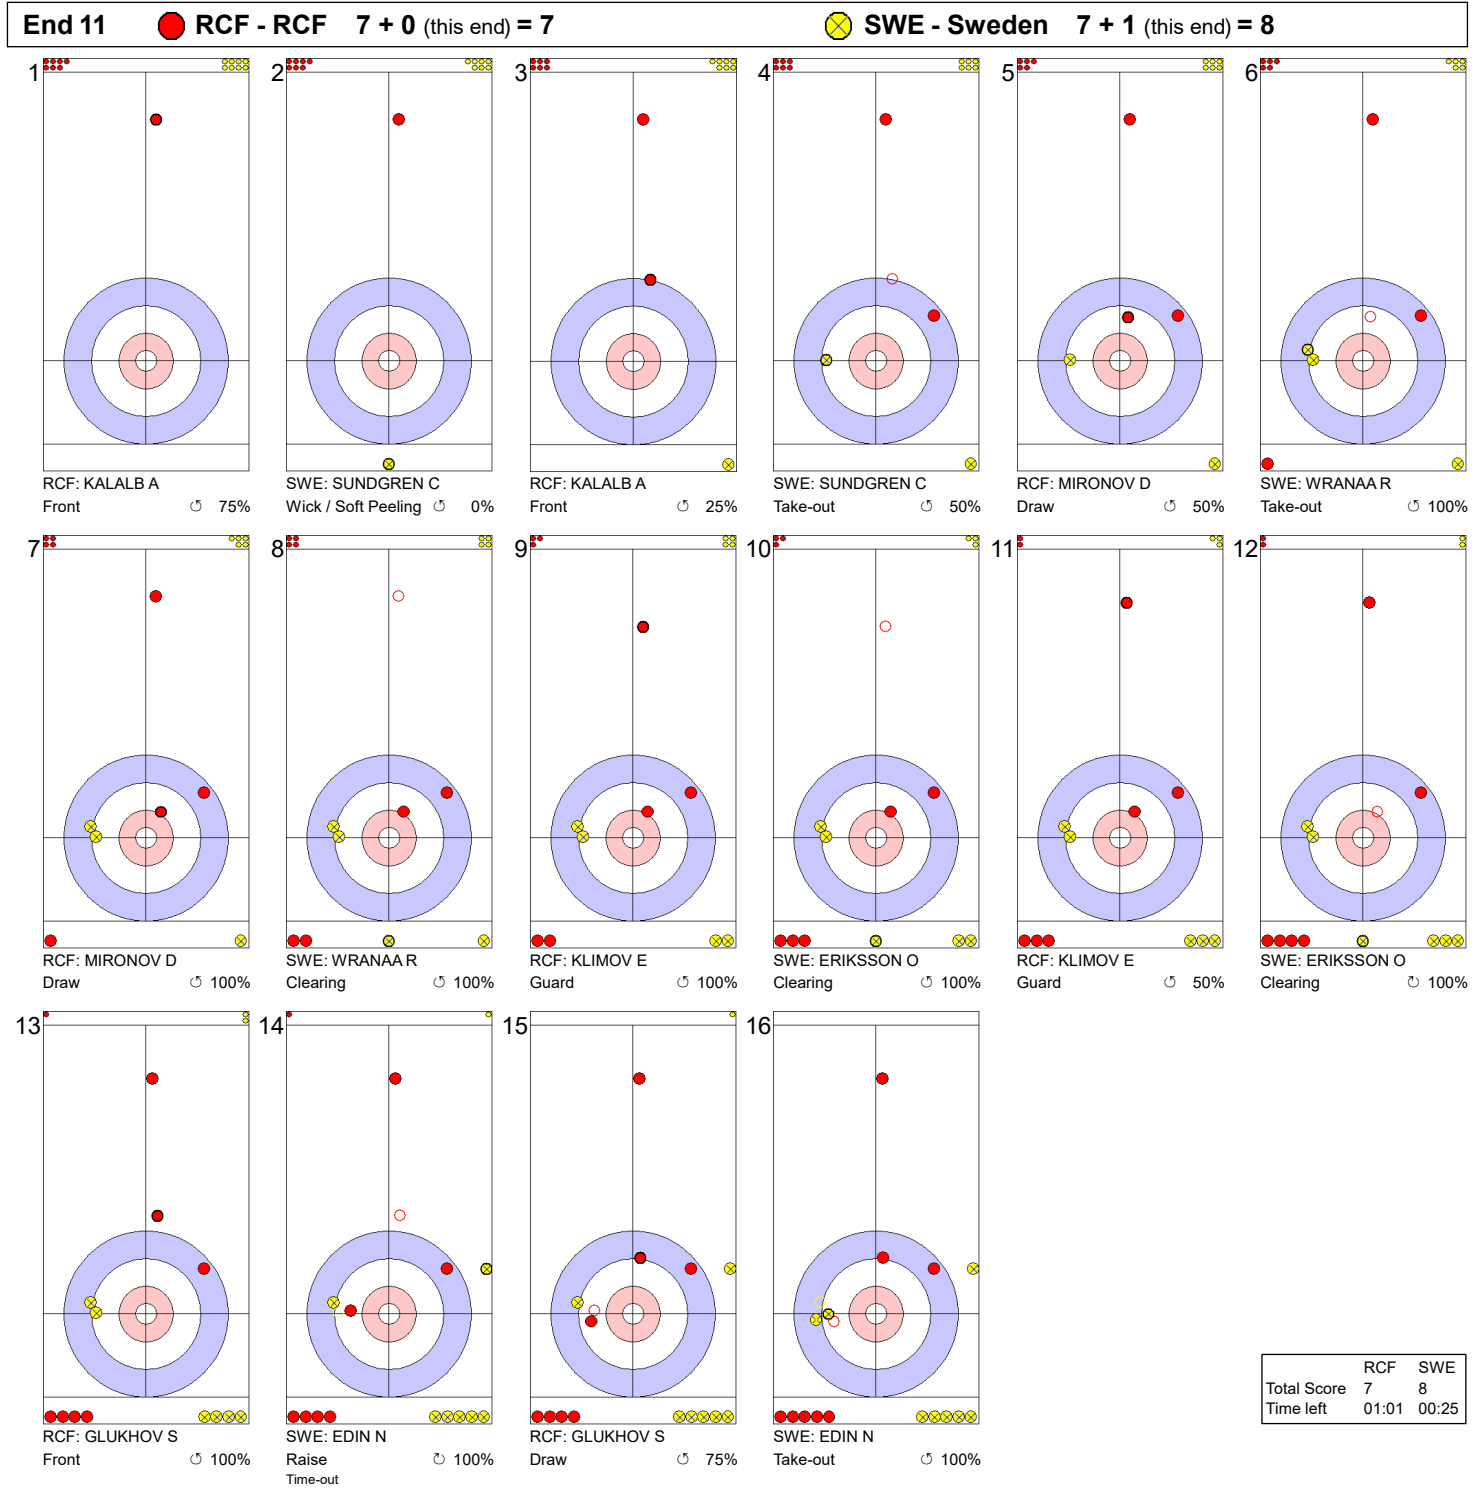

**Game - Shot by Shot**

**Legend:**  
 ↻ Clockwise      ↺ Counter-clockwise      - Not considered

SUN 4 APR 2021  
 Start Time 9:00

Round Robin Session 7 - Sheet C

**Game - Shot by Shot**

**Legend:**  
 ↻ Clockwise      ↺ Counter-clockwise      - Not considered

SUN 4 APR 2021  
 Start Time 9:00

Round Robin Session 7 - Sheet C

**Game - Shot by Shot**

**Legend:**  
 ↻ Clockwise      ↺ Counter-clockwise      - Not considered

SUN 4 APR 2021  
 Start Time 9:00

Round Robin Session 7 - Sheet C

SUN 4 APR 2021  
 Start Time 9:00

Round Robin Session 7 - Sheet C

**Game - Shot by Shot**

	RCF	SWE
Total Score	7	8
Time left	01:01	00:25

**Legend:**  
 ↻ Clockwise   ↺ Counter-clockwise   - Not considered