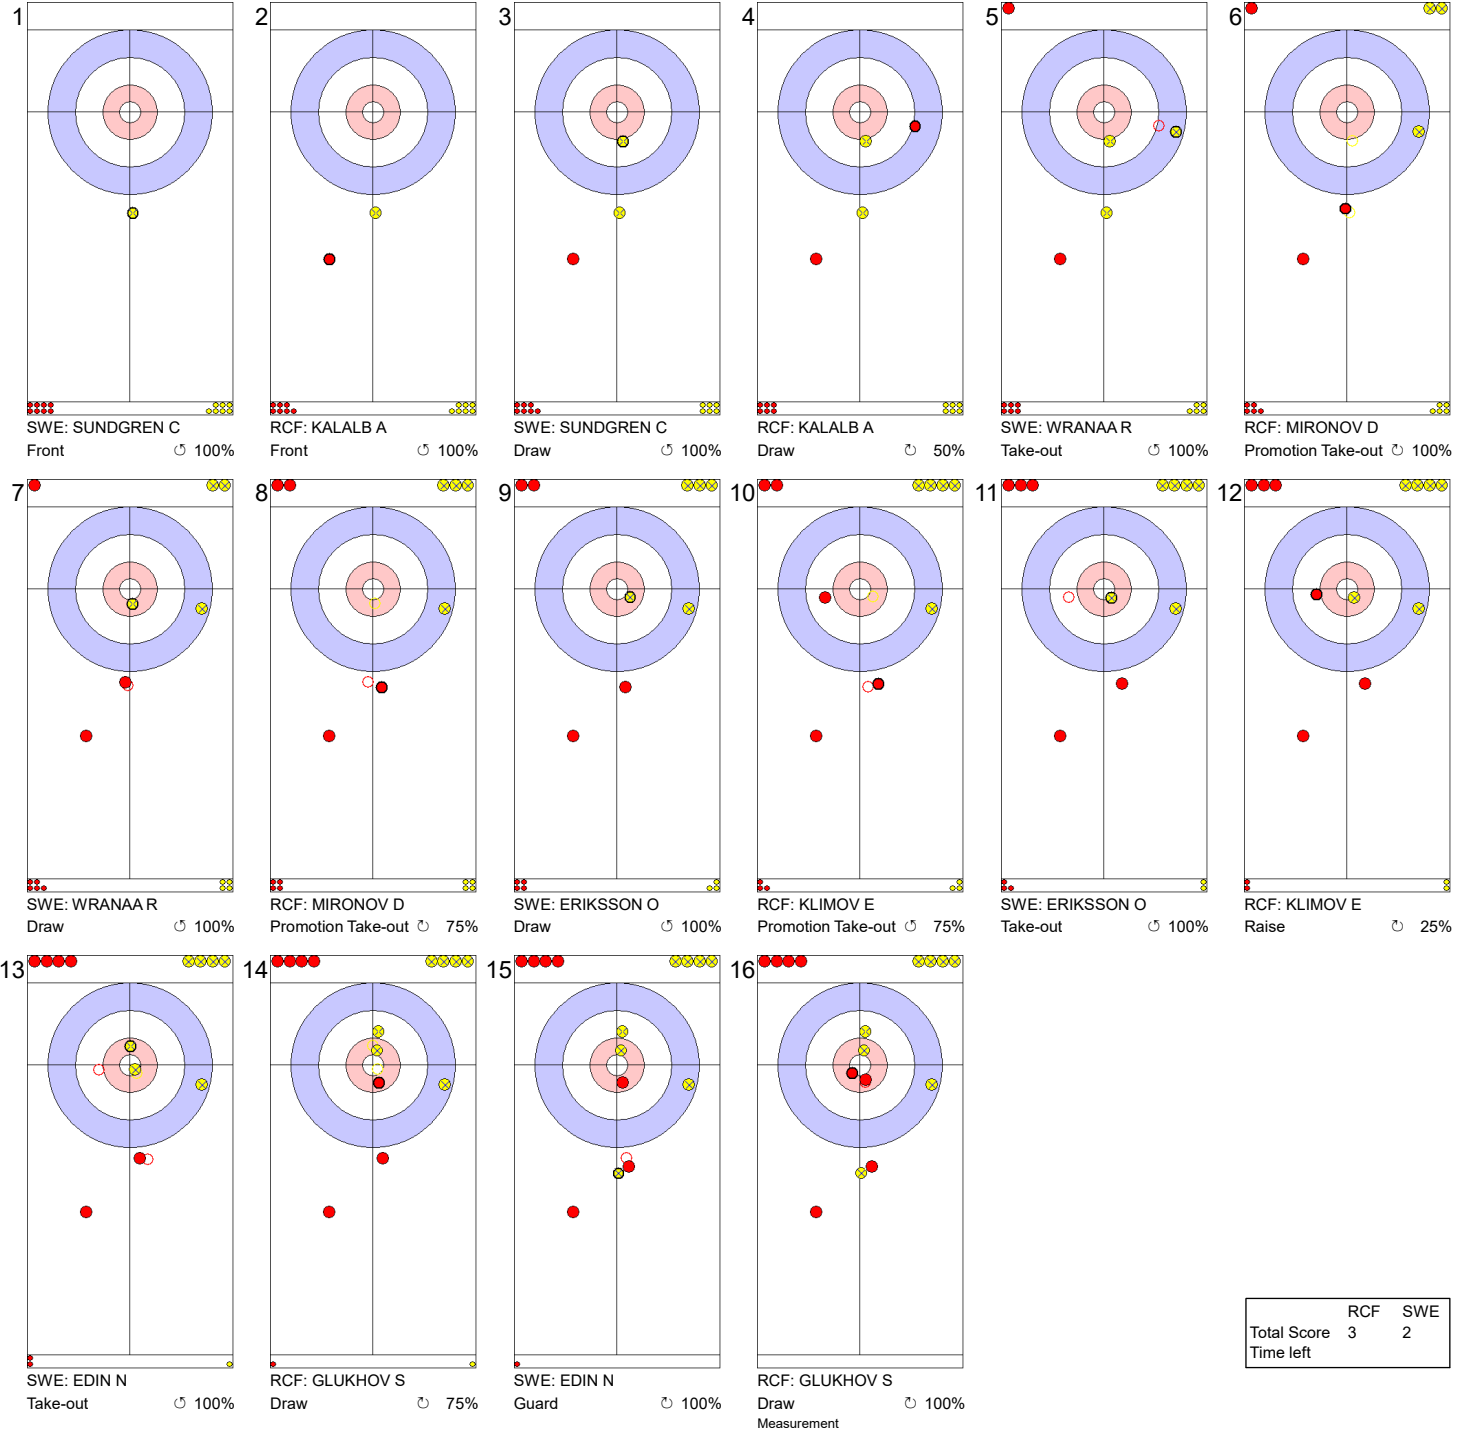

SUN 4 APR 2021  
 Start Time 9:00

**Round Robin Session 7 - Sheet C**

**Game - Shot by Shot**

**Legend:**  
 ↻ Clockwise      ↺ Counter-clockwise      - Not considered

SUN 4 APR 2021  
 Start Time 9:00

Round Robin Session 7 - Sheet C

**Game - Shot by Shot**

**Legend:**  
 ↻ Clockwise   ↺ Counter-clockwise   - Not considered

SUN 4 APR 2021  
 Start Time 9:00

Round Robin Session 7 - Sheet C

**Game - Shot by Shot**

**Legend:**  
 ↻ Clockwise      ↺ Counter-clockwise      - Not considered

SUN 4 APR 2021  
 Start Time 9:00

Round Robin Session 7 - Sheet C

**Game - Shot by Shot**

**End 4**    ● **RCF - RCF 1 + 2 (this end) = 3**    ● **SWE - Sweden 2 + 0 (this end) = 2**

**Legend:**  
 ↻ Clockwise      ↺ Counter-clockwise      - Not considered

SUN 4 APR 2021  
 Start Time 9:00

Round Robin Session 7 - Sheet C

**Game - Shot by Shot**

**Legend:**  
 ↻ Clockwise      ↺ Counter-clockwise      - Not considered

SUN 4 APR 2021  
 Start Time 9:00

Round Robin Session 7 - Sheet C