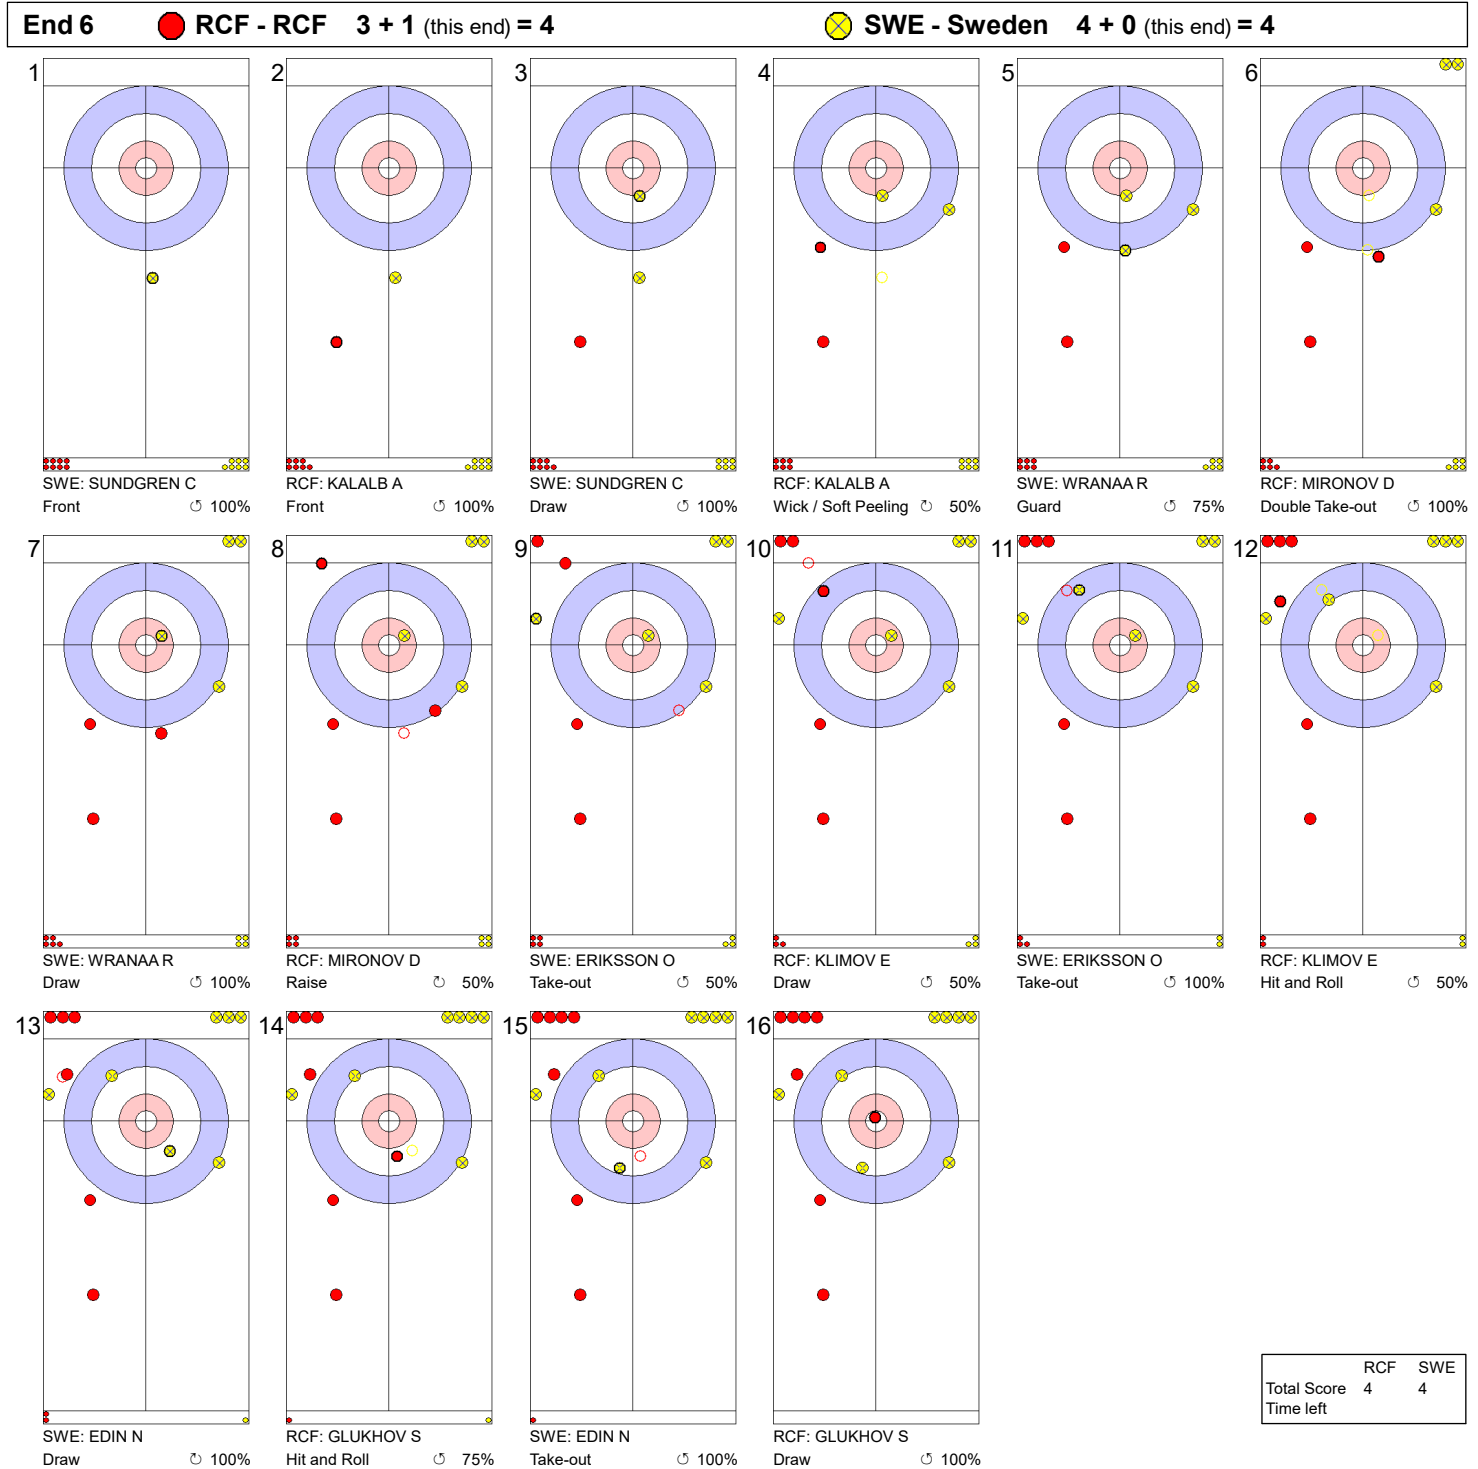

SUN 4 APR 2021  
 Start Time 9:00

Round Robin Session 7 - Sheet C

**Game - Shot by Shot**

**End 4**    ● **RCF - RCF 1 + 2 (this end) = 3**    ● **SWE - Sweden 2 + 0 (this end) = 2**

**Legend:**  
 ↻ Clockwise      ↺ Counter-clockwise      - Not considered

SUN 4 APR 2021  
 Start Time 9:00

Round Robin Session 7 - Sheet C

**Game - Shot by Shot**

**Legend:**  
 ↻ Clockwise      ↺ Counter-clockwise      - Not considered

SUN 4 APR 2021  
 Start Time 9:00

Round Robin Session 7 - Sheet C

**Game - Shot by Shot**

**Legend:**  
 ↻ Clockwise      ↺ Counter-clockwise      - Not considered

SUN 4 APR 2021  
 Start Time 9:00

Round Robin Session 7 - Sheet C

**Game - Shot by Shot**

**Legend:**  
 ↻ Clockwise      ↺ Counter-clockwise      - Not considered