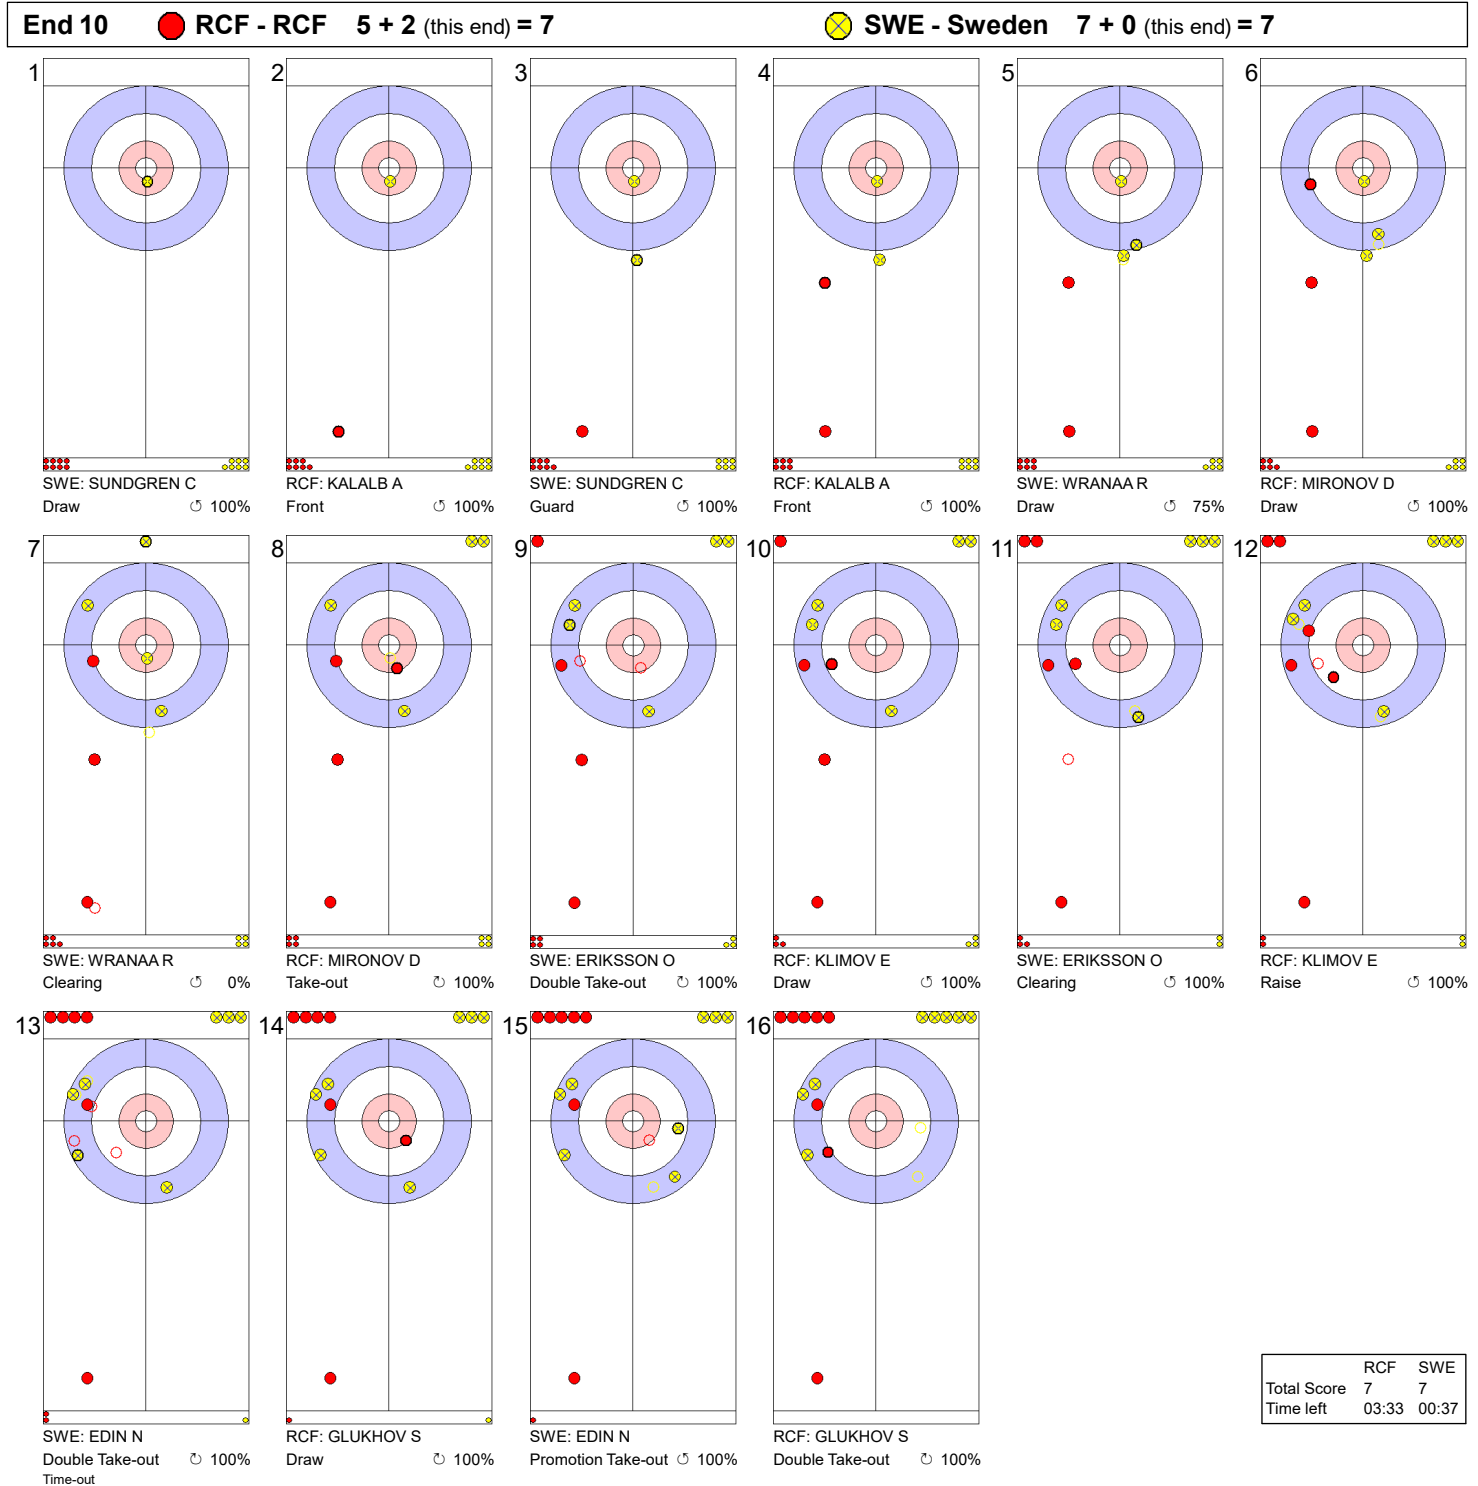

**Game - Shot by Shot**

**Legend:**  
 ↻ Clockwise      ↺ Counter-clockwise      - Not considered

SUN 4 APR 2021  
 Start Time 9:00

Round Robin Session 7 - Sheet C

**Game - Shot by Shot**

**Legend:**  
 ↻ Clockwise      ↺ Counter-clockwise      - Not considered

SUN 4 APR 2021  
 Start Time 9:00

Round Robin Session 7 - Sheet C

**Game - Shot by Shot**

**Legend:**  
 ↻ Clockwise      ↺ Counter-clockwise      - Not considered

SUN 4 APR 2021  
 Start Time 9:00

Round Robin Session 7 - Sheet C

SUN 4 APR 2021  
 Start Time 9:00

Round Robin Session 7 - Sheet C

**Game - Shot by Shot**

	RCF	SWE
Total Score	7	8
Time left	01:01	00:25

**Legend:**  
 ↻ Clockwise   ↺ Counter-clockwise   - Not considered