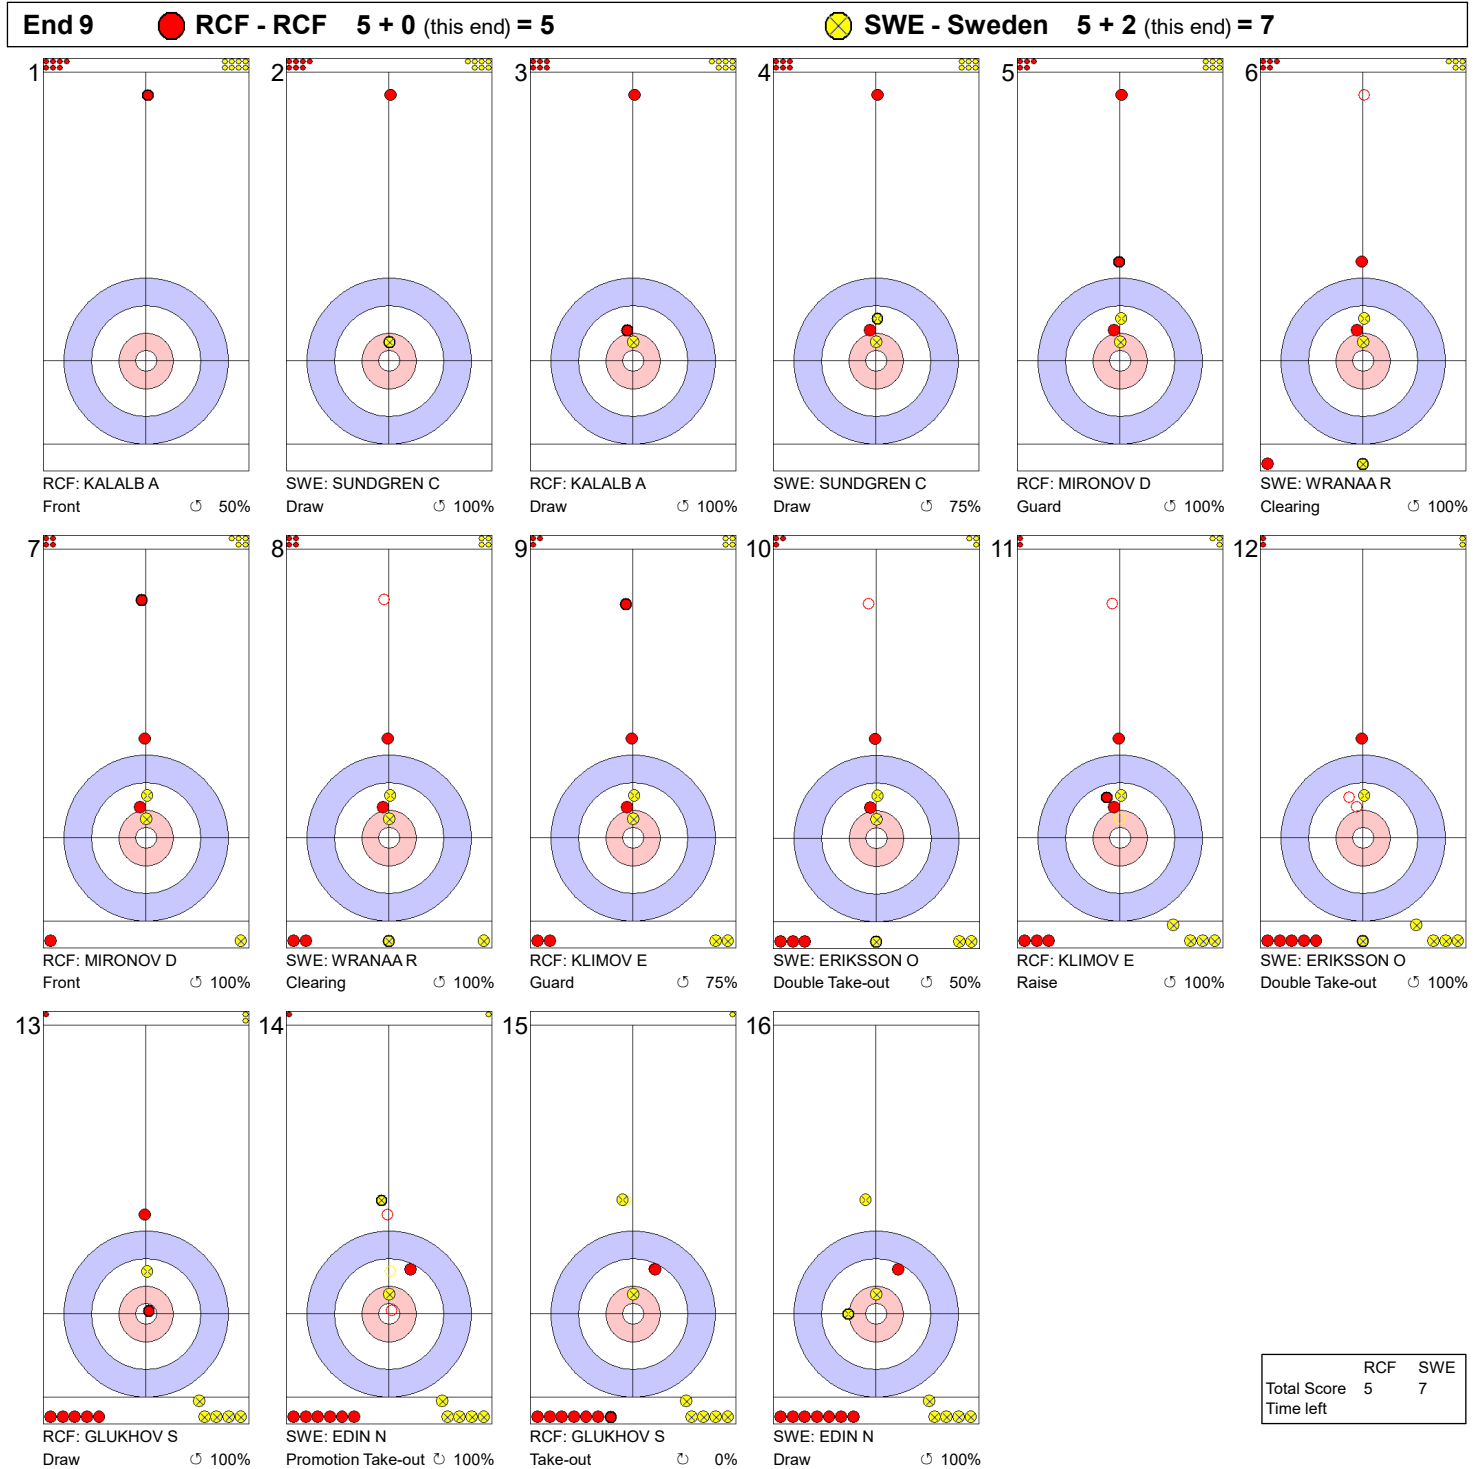

**Game - Shot by Shot**

**Legend:**  
 ↻ Clockwise      ↺ Counter-clockwise      - Not considered

SUN 4 APR 2021  
 Start Time 9:00

Round Robin Session 7 - Sheet C

**Game - Shot by Shot**

**Legend:**  
 ↻ Clockwise      ↺ Counter-clockwise      - Not considered

SUN 4 APR 2021  
 Start Time 9:00

Round Robin Session 7 - Sheet C

**Game - Shot by Shot**

**Legend:**  
 ↻ Clockwise      ↺ Counter-clockwise      - Not considered

SUN 4 APR 2021  
 Start Time 9:00

Round Robin Session 7 - Sheet C

SUN 4 APR 2021  
 Start Time 9:00

Round Robin Session 7 - Sheet C

**Game - Shot by Shot**

	RCF	SWE
Total Score	7	8
Time left	01:01	00:25

**Legend:**  
 ↻ Clockwise   ↺ Counter-clockwise   - Not considered