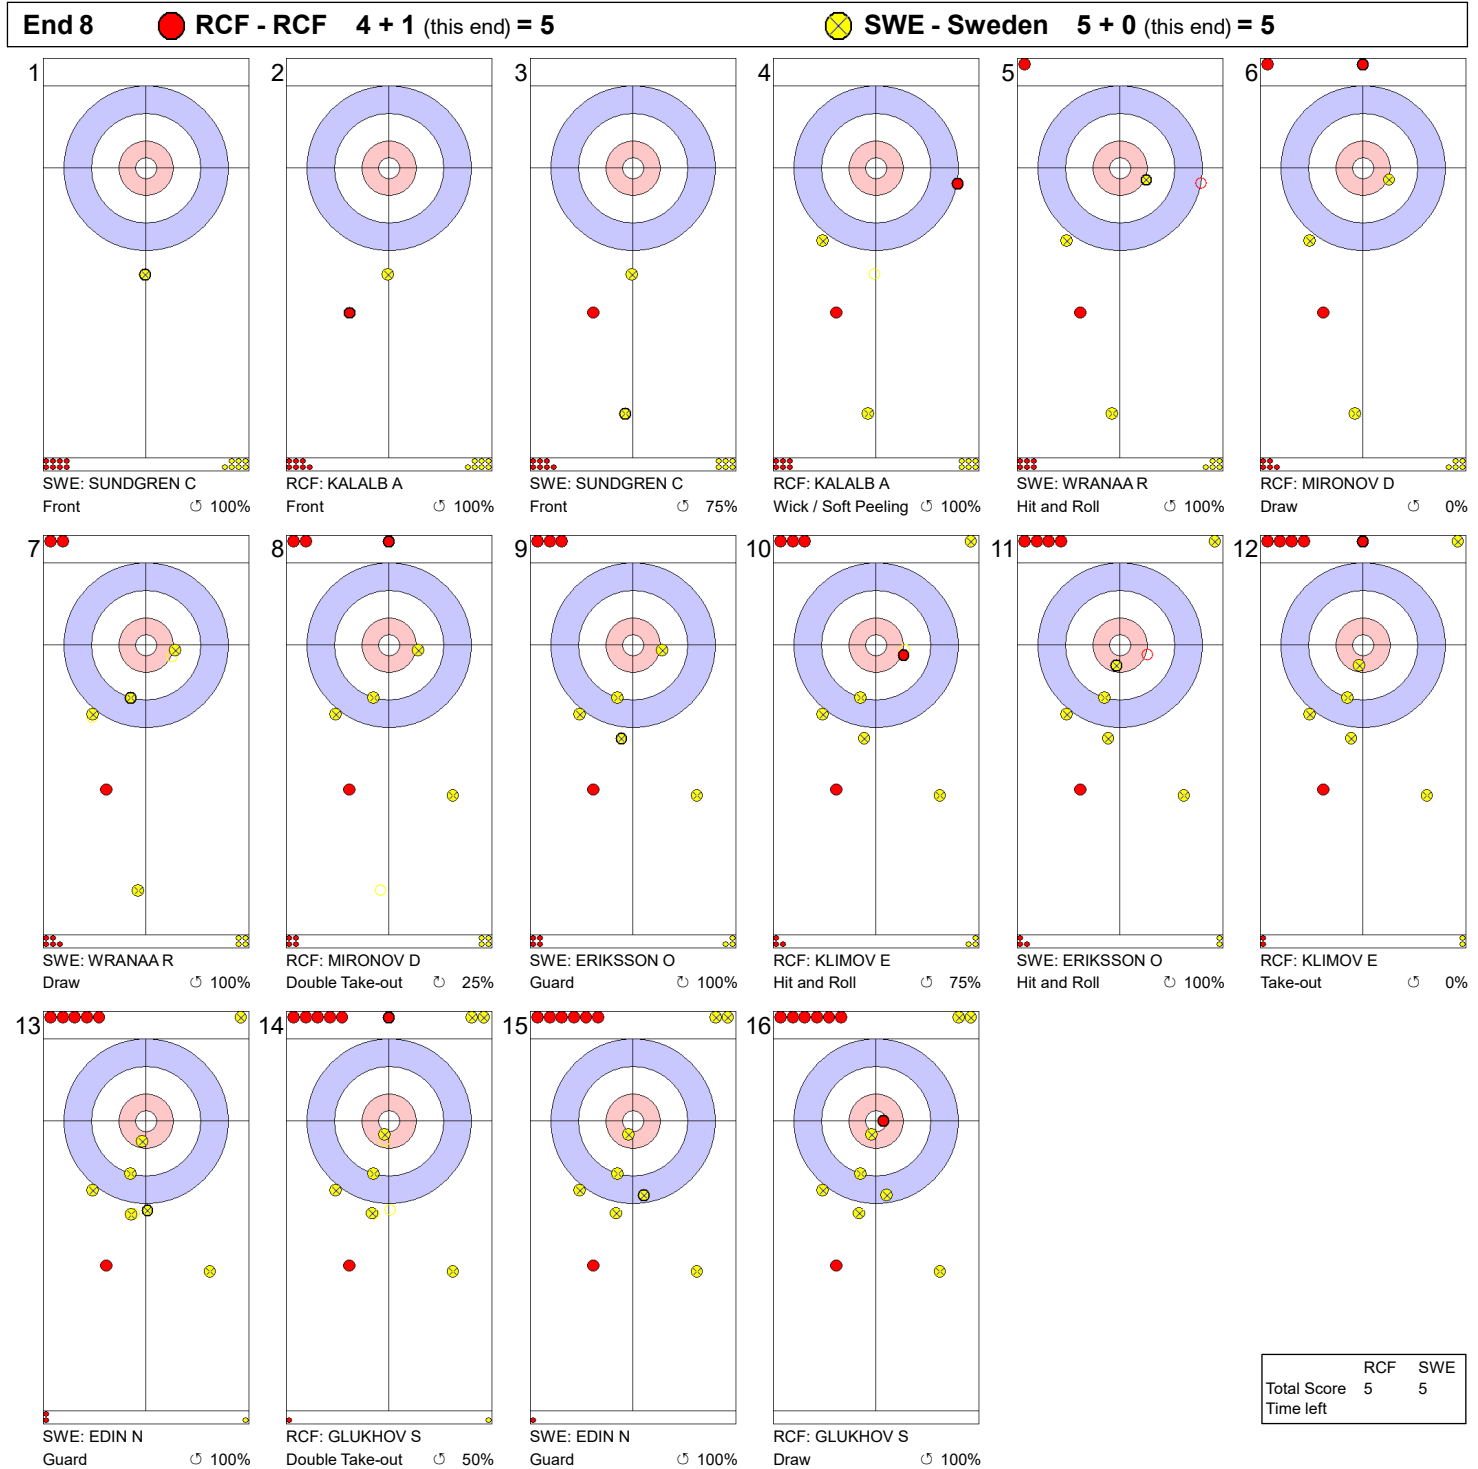

SUN 4 APR 2021  
 Start Time 9:00

Round Robin Session 7 - Sheet C

**Game - Shot by Shot**

**Legend:**  
 ↻ Clockwise      ↺ Counter-clockwise      - Not considered

SUN 4 APR 2021  
 Start Time 9:00

Round Robin Session 7 - Sheet C

**Game - Shot by Shot**

**Legend:**  
 ↻ Clockwise      ↺ Counter-clockwise      - Not considered

SUN 4 APR 2021  
 Start Time 9:00

Round Robin Session 7 - Sheet C

**Game - Shot by Shot**

**Legend:**  
 ↻ Clockwise      ↺ Counter-clockwise      - Not considered