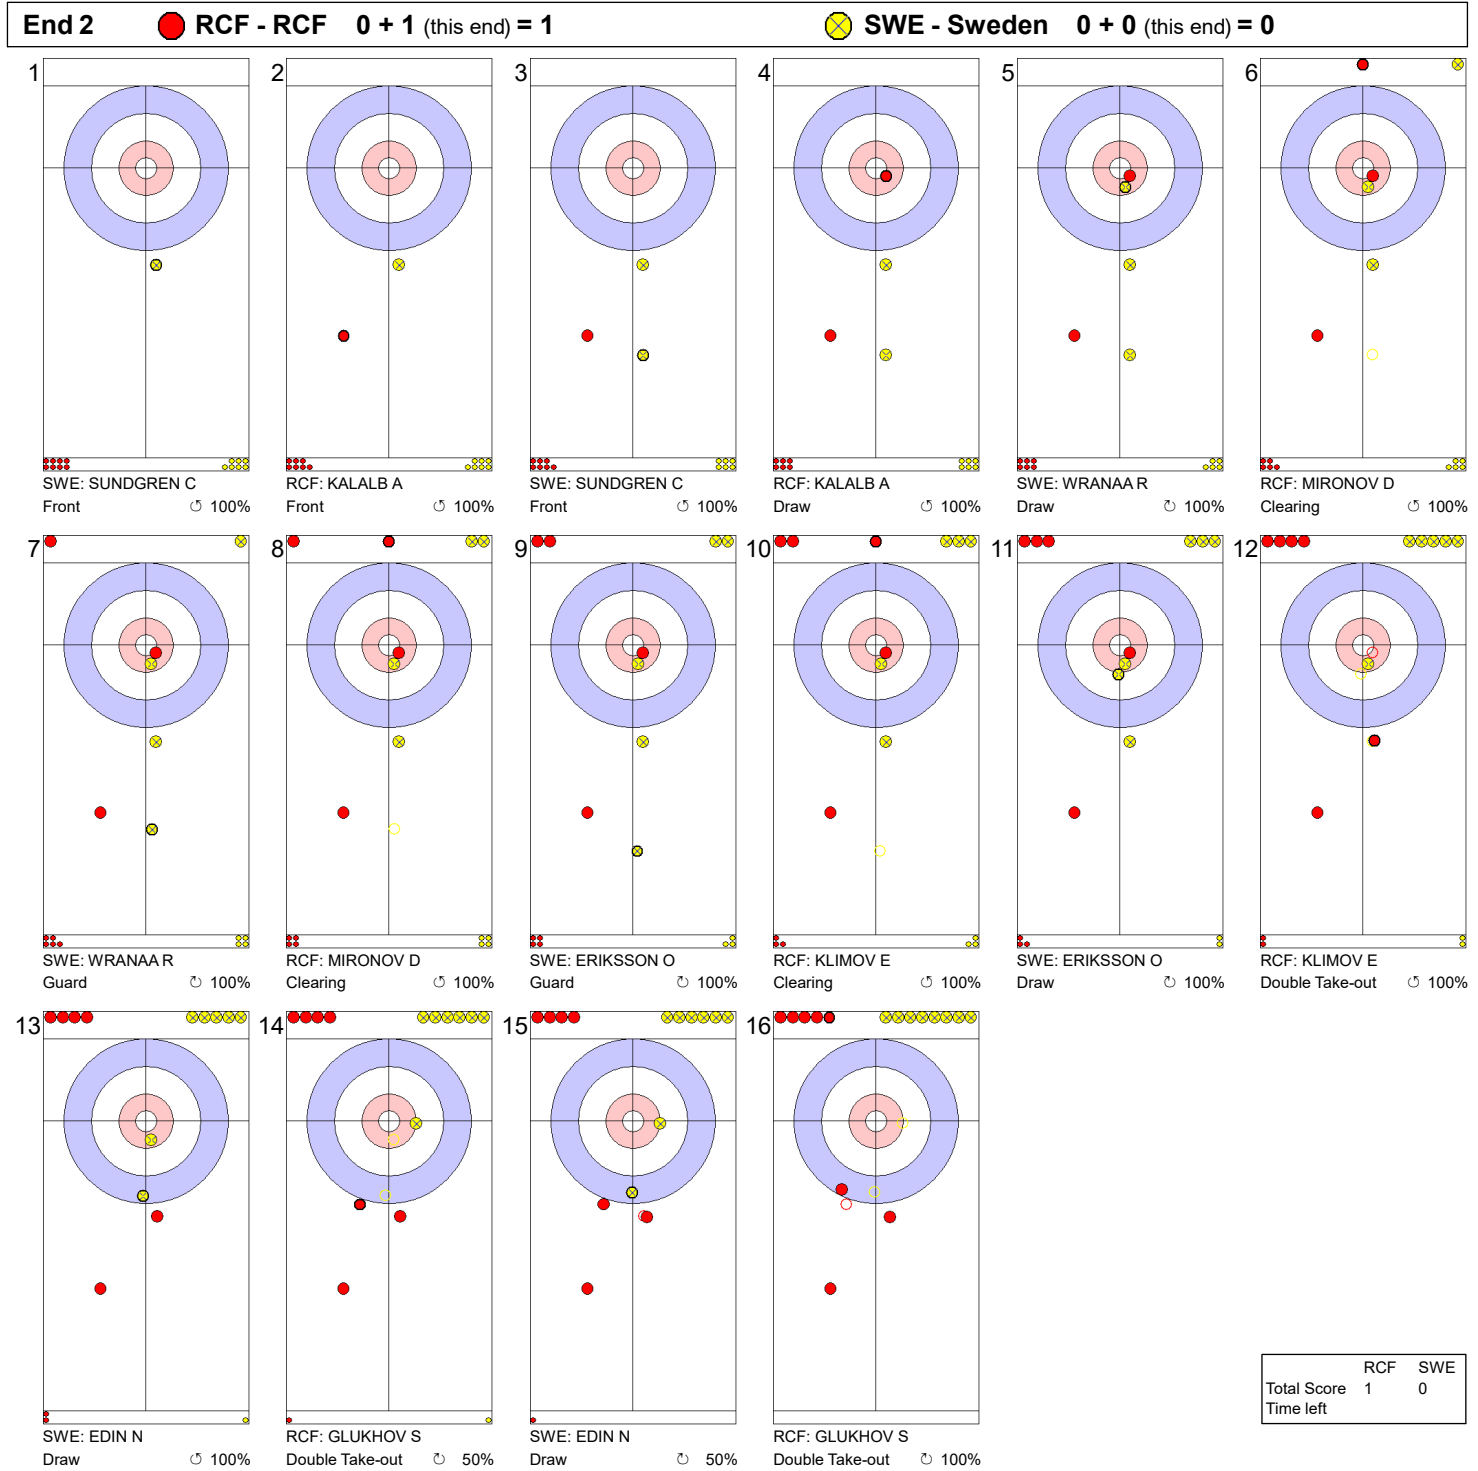

SUN 4 APR 2021  
 Start Time 9:00

**Round Robin Session 7 - Sheet C**

**Game - Shot by Shot**

**Legend:**  
 ↻ Clockwise      ↺ Counter-clockwise      - Not considered

SUN 4 APR 2021  
 Start Time 9:00

Round Robin Session 7 - Sheet C

**Game - Shot by Shot**

**Legend:**  
 ↻ Clockwise   ↺ Counter-clockwise   - Not considered

SUN 4 APR 2021  
 Start Time 9:00

Round Robin Session 7 - Sheet C

**Game - Shot by Shot**

**Legend:**  
 ↻ Clockwise      ↺ Counter-clockwise      - Not considered

SUN 4 APR 2021  
 Start Time 9:00

Round Robin Session 7 - Sheet C

**Game - Shot by Shot**

**End 4**    ● **RCF - RCF 1 + 2 (this end) = 3**    ● **SWE - Sweden 2 + 0 (this end) = 2**

**Legend:**  
 ↻ Clockwise      ↺ Counter-clockwise      - Not considered

SUN 4 APR 2021  
 Start Time 9:00

Round Robin Session 7 - Sheet C

**Game - Shot by Shot**

	RCF	SWE
Total Score	7	8
Time left	01:01	00:25

**Legend:**  
 ↻ Clockwise   ↺ Counter-clockwise   - Not considered